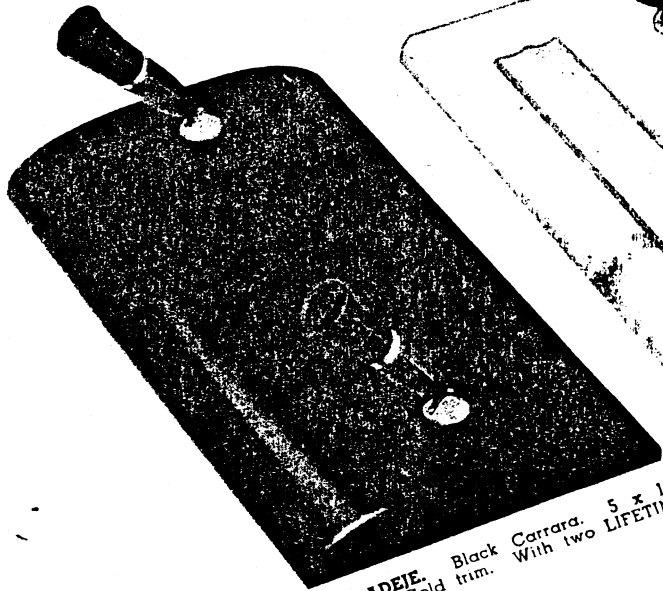

PRESENTATION DRY-PROOF DESK SETS

T219 ADEJE. Black Carrara. 5 x 10 inches. Gold trim. With two LIFETIME Pens $25.00.